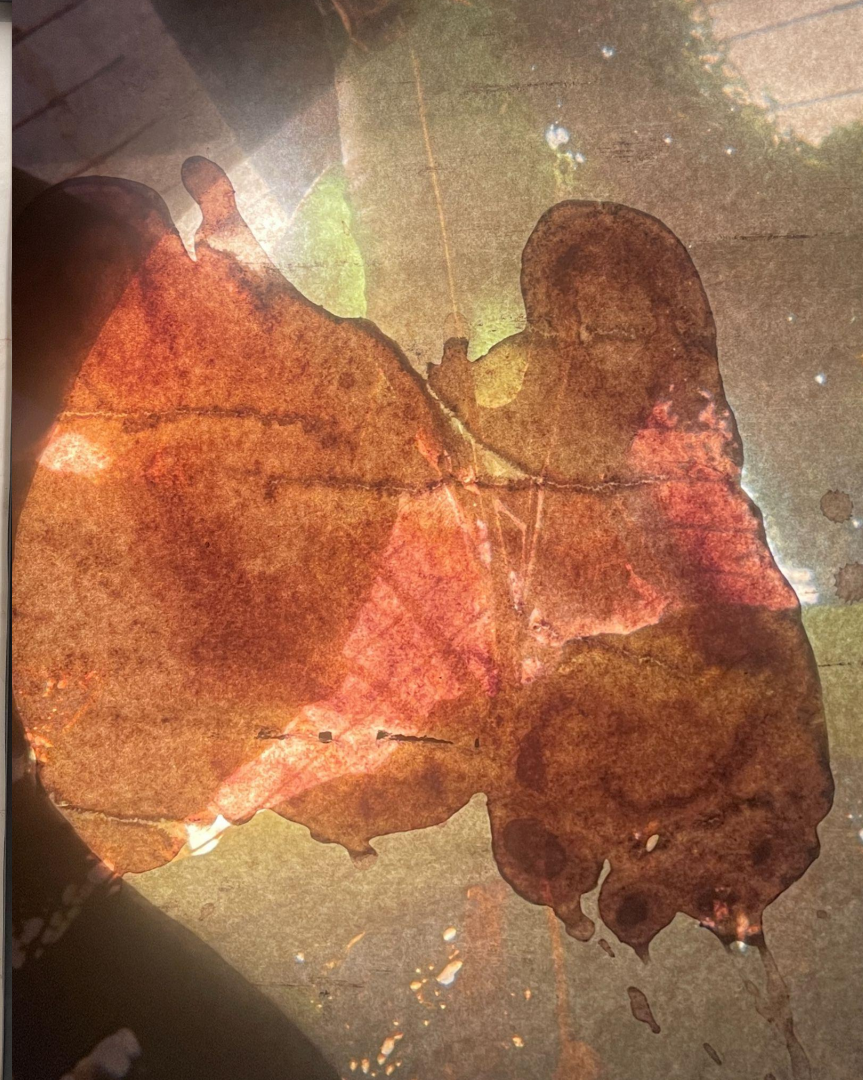

A black and white photograph showing a cow in a metal enclosure. The cow is black and white, facing left. The enclosure is made of metal bars. In the foreground, there is a dark, textured surface, possibly a concrete wall or a large metal barrier. A warning sign is affixed to this surface. The sign is rectangular with a black background and white text. The text reads: "DO NOT CROSS ANIMAL BARRIERS. ANIMALS MAY BITE." The background shows a large, open space, likely a barn or a processing area, with a high ceiling and some structural elements visible.

Sculpture of the  
Two sided  
frames  
series

Bleeding  
on my  
plant  
(2023)

Sculpture:  
Devil's vase or cup or face (2023)

A domesticated friend, resists (2022)